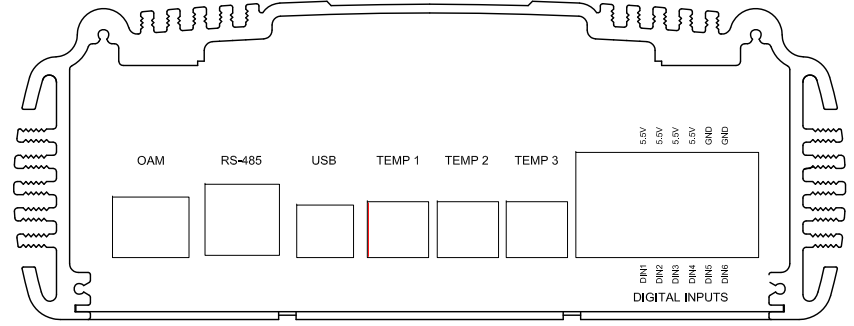

1 2 3 4 5 6 7 8 9 10 11 12 13 14 15

# Mechanical Drawing of VCL-2457 Smart Rack Unit

<b>VCL-2457</b>	
<b>Mechanical Dimensions</b>	
Width	190.0 MM
Height	72.0 MM
Depth	176.0 MM
Weight	1.4Kg

**Front View**

**Rear View**

# Mechanical Drawing of VCL-2457 Smart Rack Unit

VCL-2457 Bottom View	
Mechanical Dimensions	
Width	161.0 MM
Height	172.0 MM

**Bottom View**

**Bottom View with DIN Rail**

The Drawing and any information or descriptive matter set out hereon are the confidential property of Valiant Communications and must not be disclosed, loaned, copied or used for manufacturing, tendering or any other purpose without their written permission