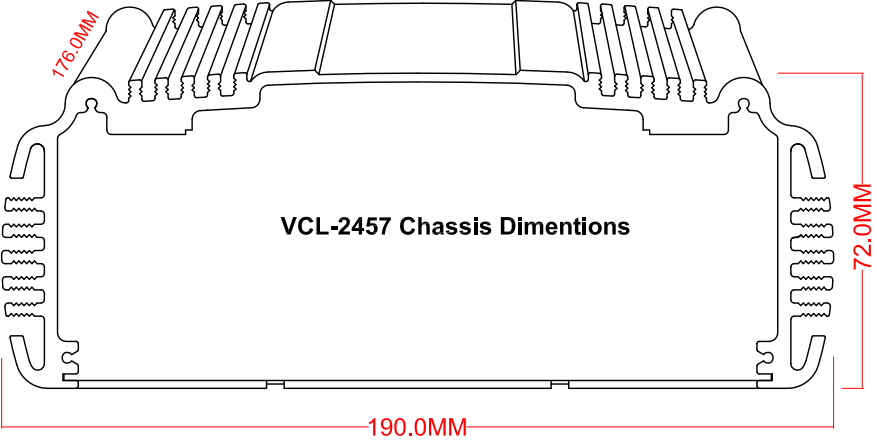

1 2 3 4 5 6 7 8 9 10 11 12 13 14 15

# Mechanical Drawing of VCL-2457 Smart Rack Unit

<b>VCL-2457</b>	
<b>Mechanical Dimensions</b>	
Width	190.0 MM
Height	72.0 MM
Depth	176.0 MM
Weight	1.4Kg

**Front View**

**Rear View**

# Mechanical Drawing of VCL-2457 Smart Rack Unit

VCL-2457 Bottom View	
Mechanical Dimensions	
Width	161.0 MM
Height	172.0 MM

**Bottom View**

**Bottom View with DIN Rail**

The Drawing and any information or descriptive matter set out hereon are the confidential property of Valiant Communications and must not be disclosed, loaned, copied or used for manufacturing, tendering or any other purpose without their written permission