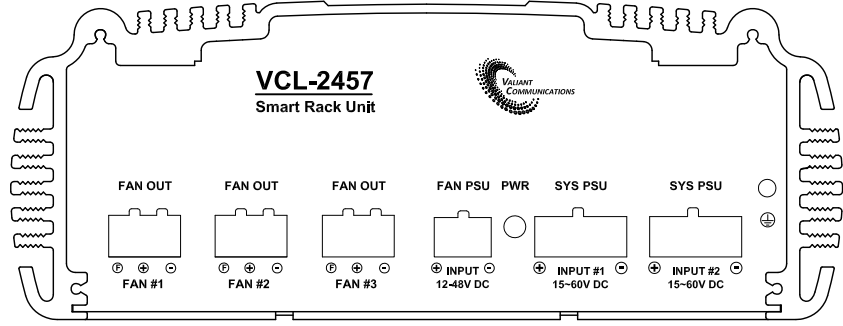

1 2 3 4 5 6 7 8 9 10 11 12 13 14 15

# Mechanical Drawing of VCL-2457 Smart Rack Unit

<b>VCL-2457</b>	
<b>Mechanical Dimensions</b>	
Width	190.0 MM
Height	72.0 MM
Depth	176.0 MM
Weight	1.4Kg

**Front View**

**Rear View**

# Mechanical Drawing of VCL-2457 Smart Rack Unit

VCL-2457 Bottom View	
Mechanical Dimensions	
Width	161.0 MM
Height	172.0 MM

**Bottom View**

**Bottom View with DIN Rail**

The Drawing and any information or descriptive matter set out hereon are the confidential property of Valiant Communications and must not be disclosed, loaned, copied or used for manufacturing, tendering or any other purpose without their written permission