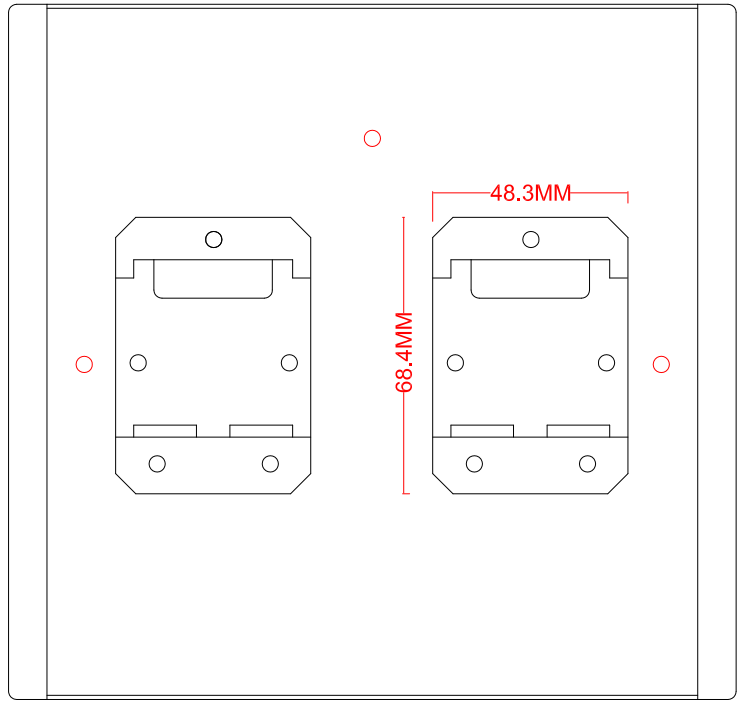

# Mechanical Drawing of VCL-2457 Smart Rack Unit

<b>VCL-2457</b>	
<b>Mechanical Dimensions</b>	
Width	190.0 MM
Height	72.0 MM
Depth	176.0 MM
Weight	1.4Kg

**Front View**

**Rear View**

# Mechanical Drawing of VCL-2457 Smart Rack Unit

VCL-2457 Bottom View	
Mechanical Dimensions	
Width	161.0 MM
Height	172.0 MM

**Bottom View**

**Bottom View with DIN Rail**

The Drawing and any information or descriptive matter set out hereon are the confidential property of Valiant Communications and must not be disclosed, loaned, copied or used for manufacturing, tendering or any other purpose without their written permission